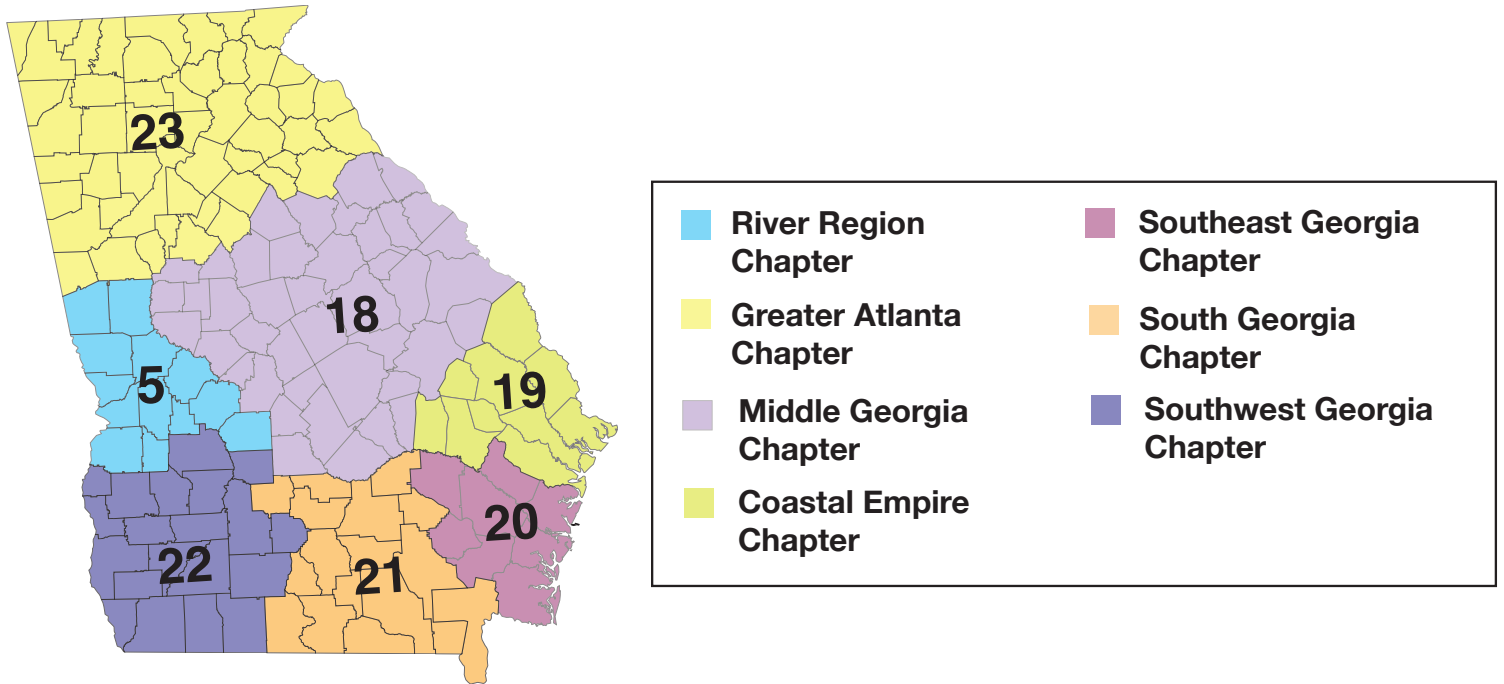

Georgia Region

This provides a breakdown of LSCU Member Engagement Consultants (MEC), *LEVERAGE* Business Development Consultants (BDC), and other key LSCU & Affiliates contacts, per chapter, in Georgia.

- 5. River Region Chapter (Autauga, Bibb, Bullock, Chambers, Chilton, Coosa, Dallas, Elmore, Lee, Lowndes, Macon, Montgomery, Perry, Russell, Tallapoosa)**
- 18. Middle Georgia Chapter (Bibb, Houston, Jones, Richmond)**
- 19. Coastal Empire Chapter (Bryan, Chatham, Liberty)**
- 20. Southeast Georgia Chapter (Camden, Glynn, Wayne)**
- 21. South Georgia Chapter (Berrien, Coffee, Lowndes, Ware)**
- 22. Southwest Georgia Chapter (Colquitt, Dougherty, Lee)**
- 23. Greater Atlanta Chapter (Clarke, Cobb, Dekalb, Elbert, Floyd, Fulton, Gwinnett, Stephens, Walker)**